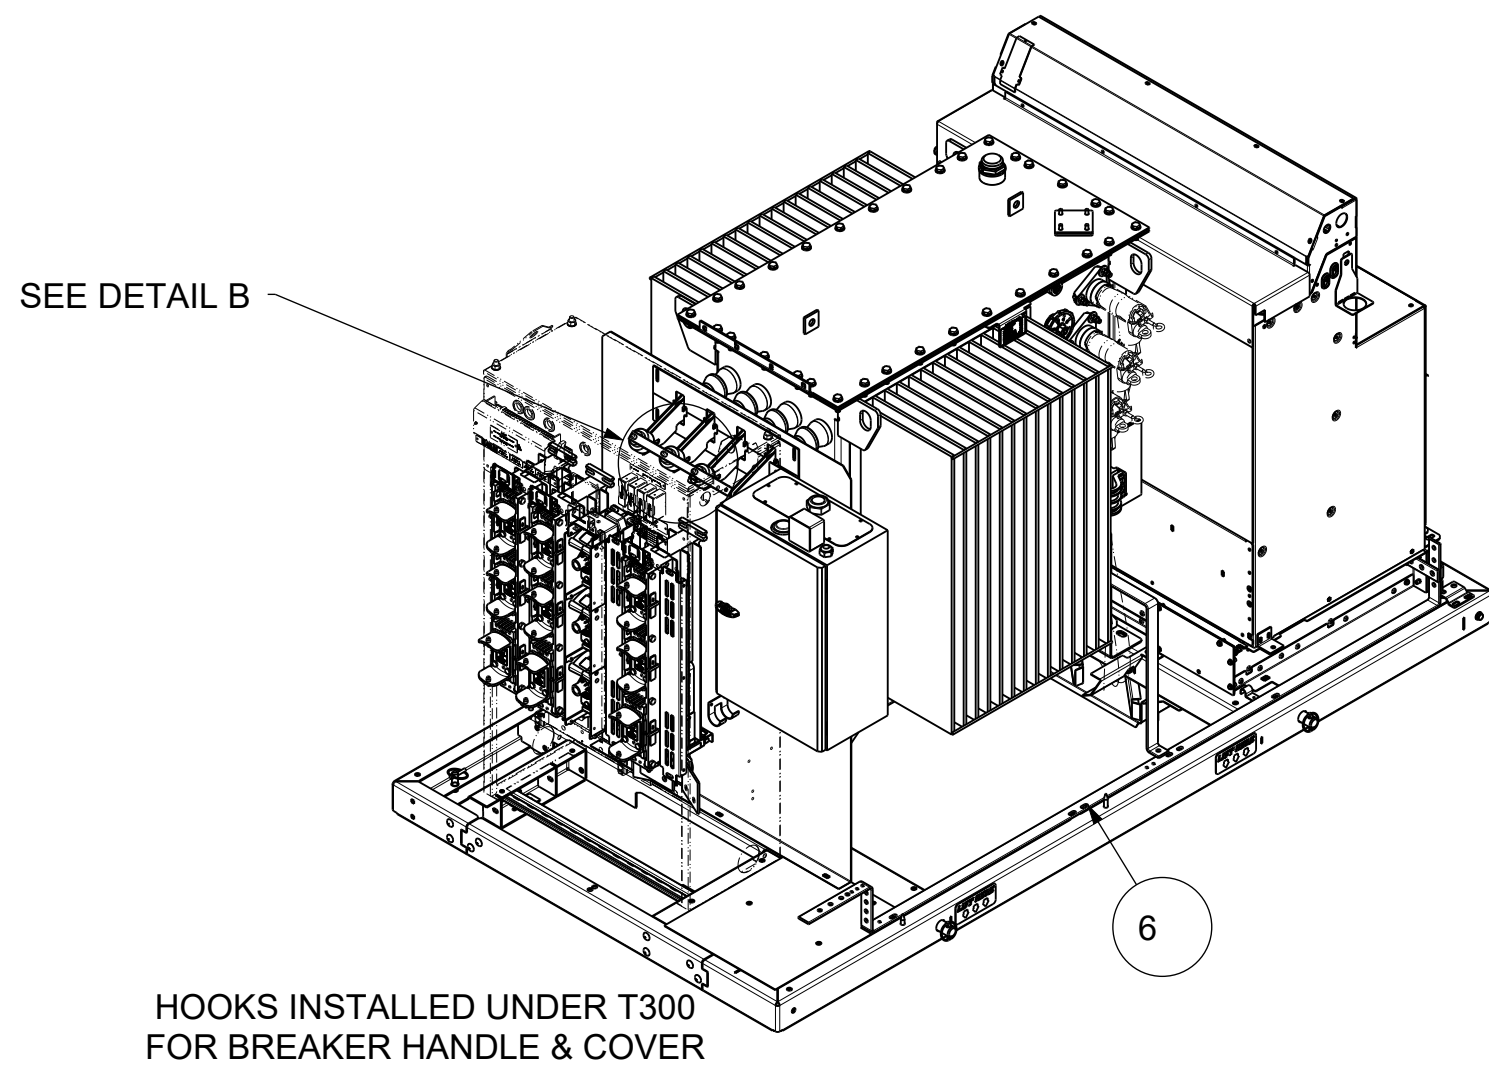

RM6 FRONT COVER & ARC BOX
FRONT COVER HIDDEN FOR CLARITY