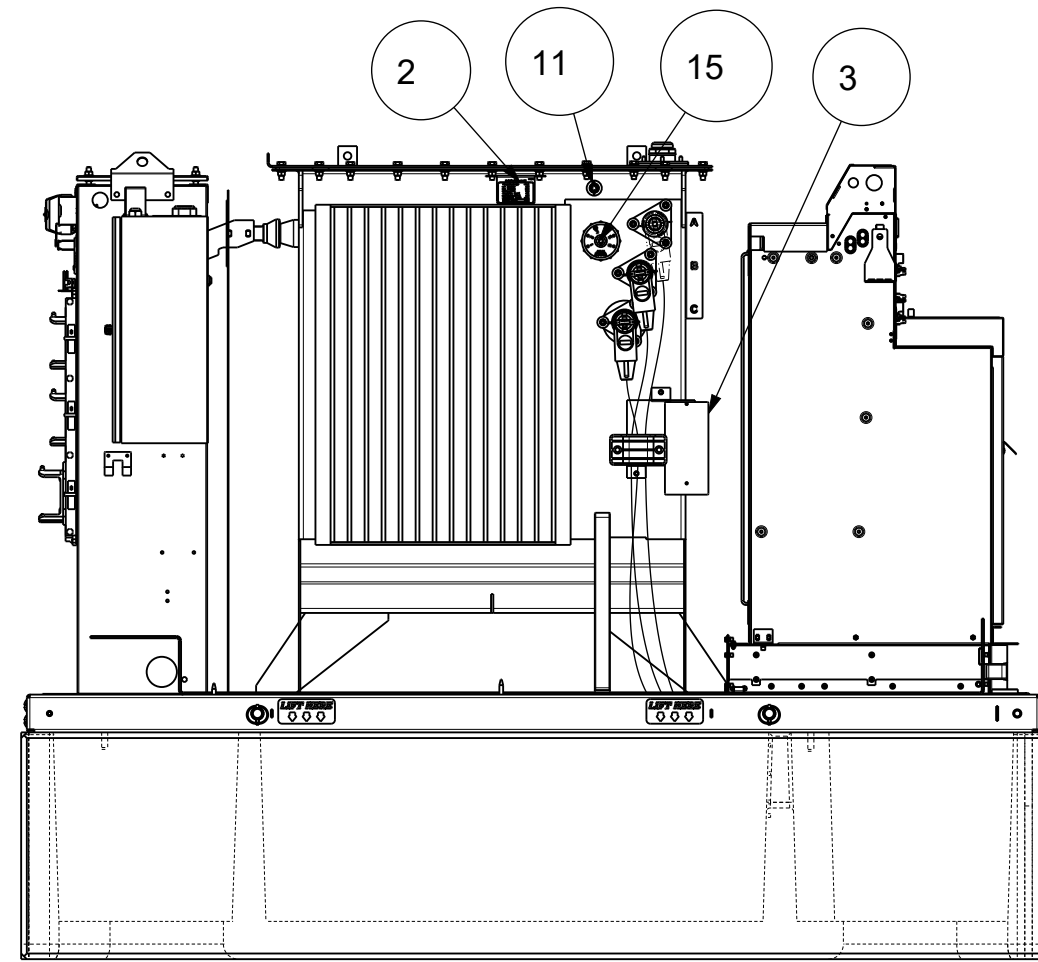

ENCLOSURE HIDDEN ON THIS SHEET FOR CLARITY