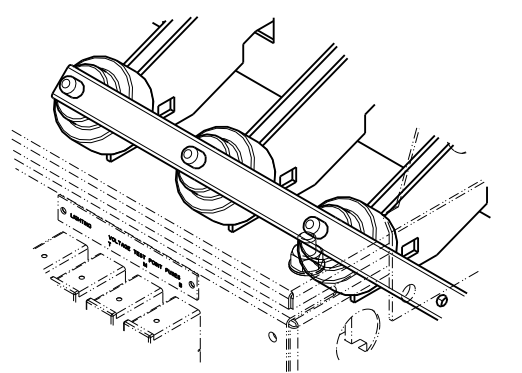

DISCONNECT EARTH CABLES FROM MEN TO EFFECT SEGREGATION

DETAIL A(1:2)