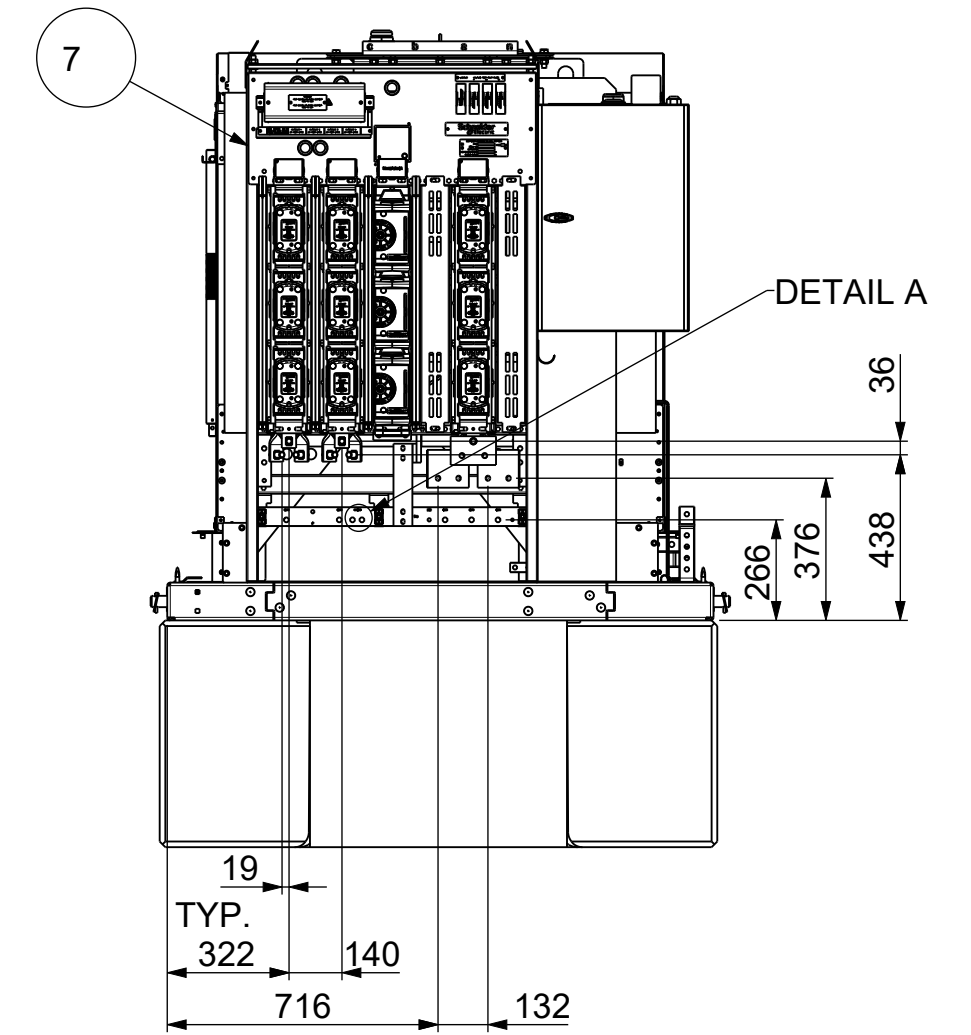

ENCLOSURE HIDDEN ON THIS SHEET FOR CLARITY