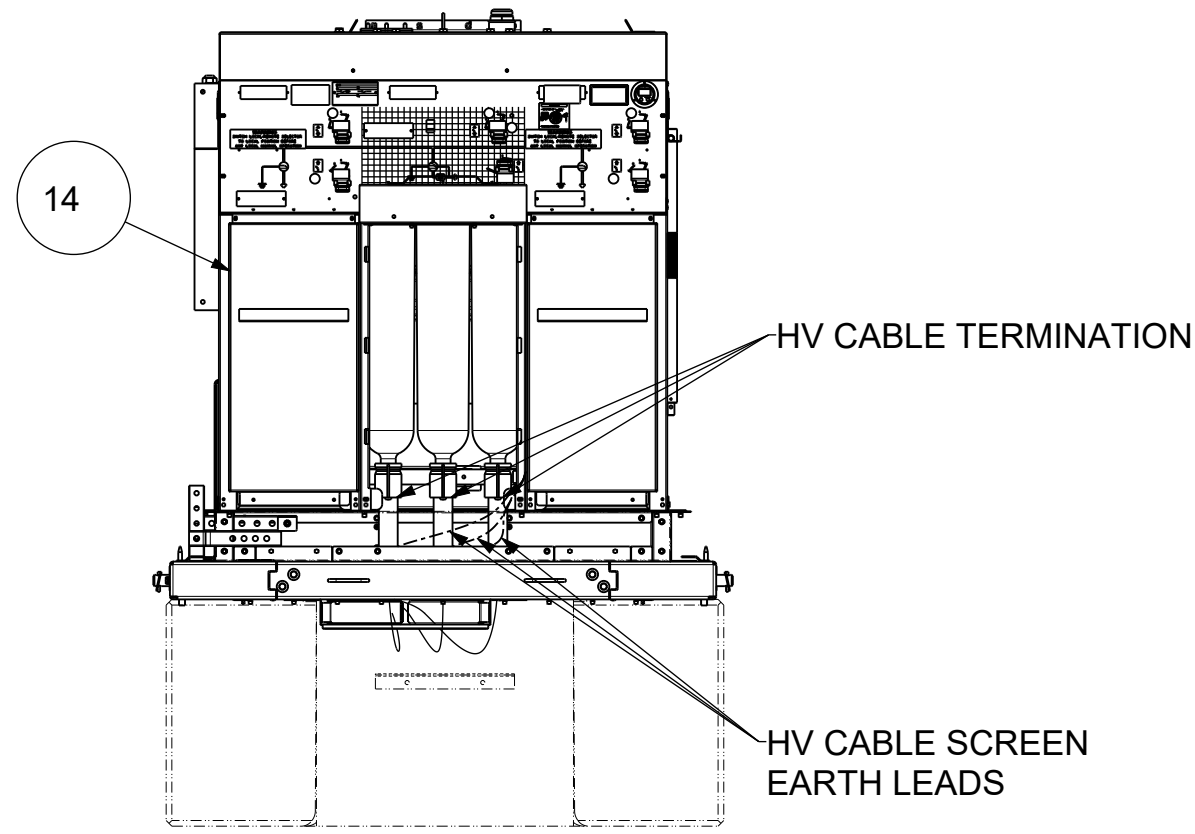

ENCLOSURE HIDDEN ON THIS SHEET FOR CLARITY